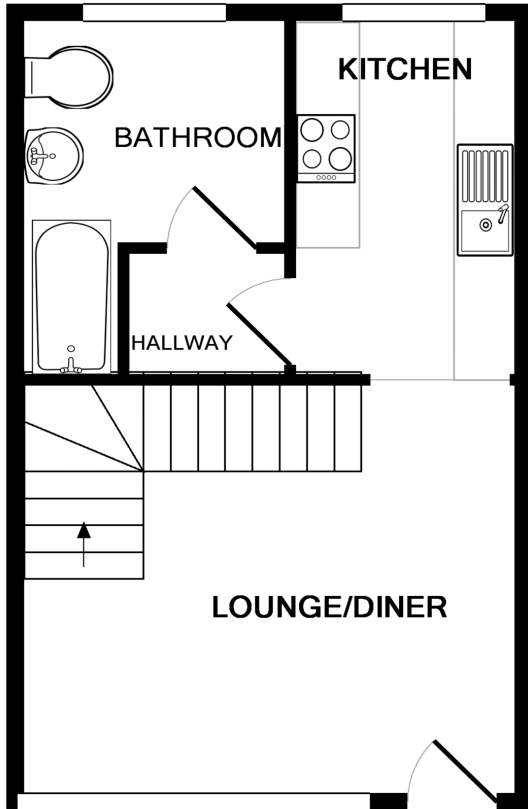

Lounge/Diner

15' 2" x 11' 11" (4.63m x 3.64m)

Kitchen

10' 5" x 6' 4" (3.17m x 1.94m)

Inner Hall

3' 3" x 2' 9" (1.00m x 0.83m)

Bathroom

10' 6" x 5' 3" (3.21m x 1.61m)

First floor landing

12' 2" x 2' 11" (3.70m x 0.90m)

Bedroom 1

12' 2" x 12' (3.70m x 3.66m)

Bedroom 2

11' 4" x 10' 2" (3.45m x 3.11m)

Garden

There is a paved enclosed courtyard garden to the front.

FLOORPLAN

GROUND FLOOR

1ST FLOOR

Whilst every attempt has been made to ensure the accuracy of the floor plan contained here, measurements of doors, windows, rooms and any other items are approximate and no responsibility is taken for any error, omission, or mis-statement. This plan is for illustrative purposes only and should be used as such by any prospective purchaser. The services, systems and appliances shown have not been tested and no guarantee as to their operability or efficiency can be given
Made with Metropix ©2015